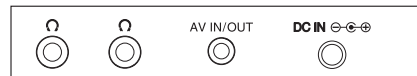

DP885

8.5" STYLISH PORTABLE DVD PLAYER

TECHNICAL SPECIFICATIONS

DISPLAY	
Screen Type	8.5" Widescreen LCD
BATTERY	
Battery Rating	Up to 3 hours
VIDEO	
Video DAC	4 DAC 12 bit
AUDIO	
S/N Ratio	>80dB
Dynamic Range	>80dB
Dolby Digital 2 Channel Downmixed Audio Out	•
Dolby Digital Out	•
DISC PLAYBACK CAPABILITIES	
DVD (NTSC)	•
DVD (PAL)	•
AUDIO-CD (CD-DA)	•
CD-R/-RW	•
MP3	•
MP3 ID3 TAG	•
DVD-R/-RW (Video Mode)	•
DVD-R Dual Layer	•
DVD+R/+RW	•
DVD+R Double Layer	•
WMA	•
JPEG	•
Progressive JPEG	•
MAIN LANGUAGES	
Language	English/Spanish/French
FEATURES	
Zoom	1x/4x/16x/Auto Fit
Marker/Search	•
Last Scene Memory	•
Resume Play	•
Subtitle	•
Subtitle Still	•
Screen Saver	•
Auto Power Off	•
Parental Lock	•
JPEG Slideshow	•
Rotate Picture (JPEG)	•
JPEG Slideshow with MP3 & WMA Play	•
Search (Fwd/Rev)	•
Skip (Fwd/Rev)	•
Slow (Fwd)	•
Slow (Rev)	•
Still Picture & Frame by Frame Playback	•
Repeat Play	•
Repeat A-B	•
Program	•
Random	•
Number of Programmable Track	30
Time Search	•
Title Menu	•
Disc Menu	•
Audio Language Selection	•
Audio Channel Selection	•
Camera Angle Selection	•
Black Level Expansion	•
Vocal On/Off	•
Dynamic Range Control On/Off	•
SUPPLIED ACCESSORIES	
Remote Control Type	Mini
AV RCA Cable	•
AC Adaptor & Power Cord	•
Automotive Adaptor	•
Battery for Remote Control (Lithium)	•
Protective Carrying Pouch	•
Cleaning Cloth	•
Warranty Card	•
User's Guide	•

SPECIFICATIONS

Color	Red
Dimensions (W x H x D)	9.3" x 6.9" x 1.6"
Weight	2.4 lbs
Dimensions w/packaging (W x H x D)	13.8" x 13.4" x 12.1"
Weight in package	3.6 lbs
UPC	719192173224
Limited Warranty	1 Year Parts/90 Days Labor

IMAGES/JACKS/REMOTE

LG Electronics U.S.A., Inc. • 1000 Sylvan Avenue Englewood Cliffs, NJ 07632

Customer Service and Technical Support: (800) 243-0000 • LGusa.com